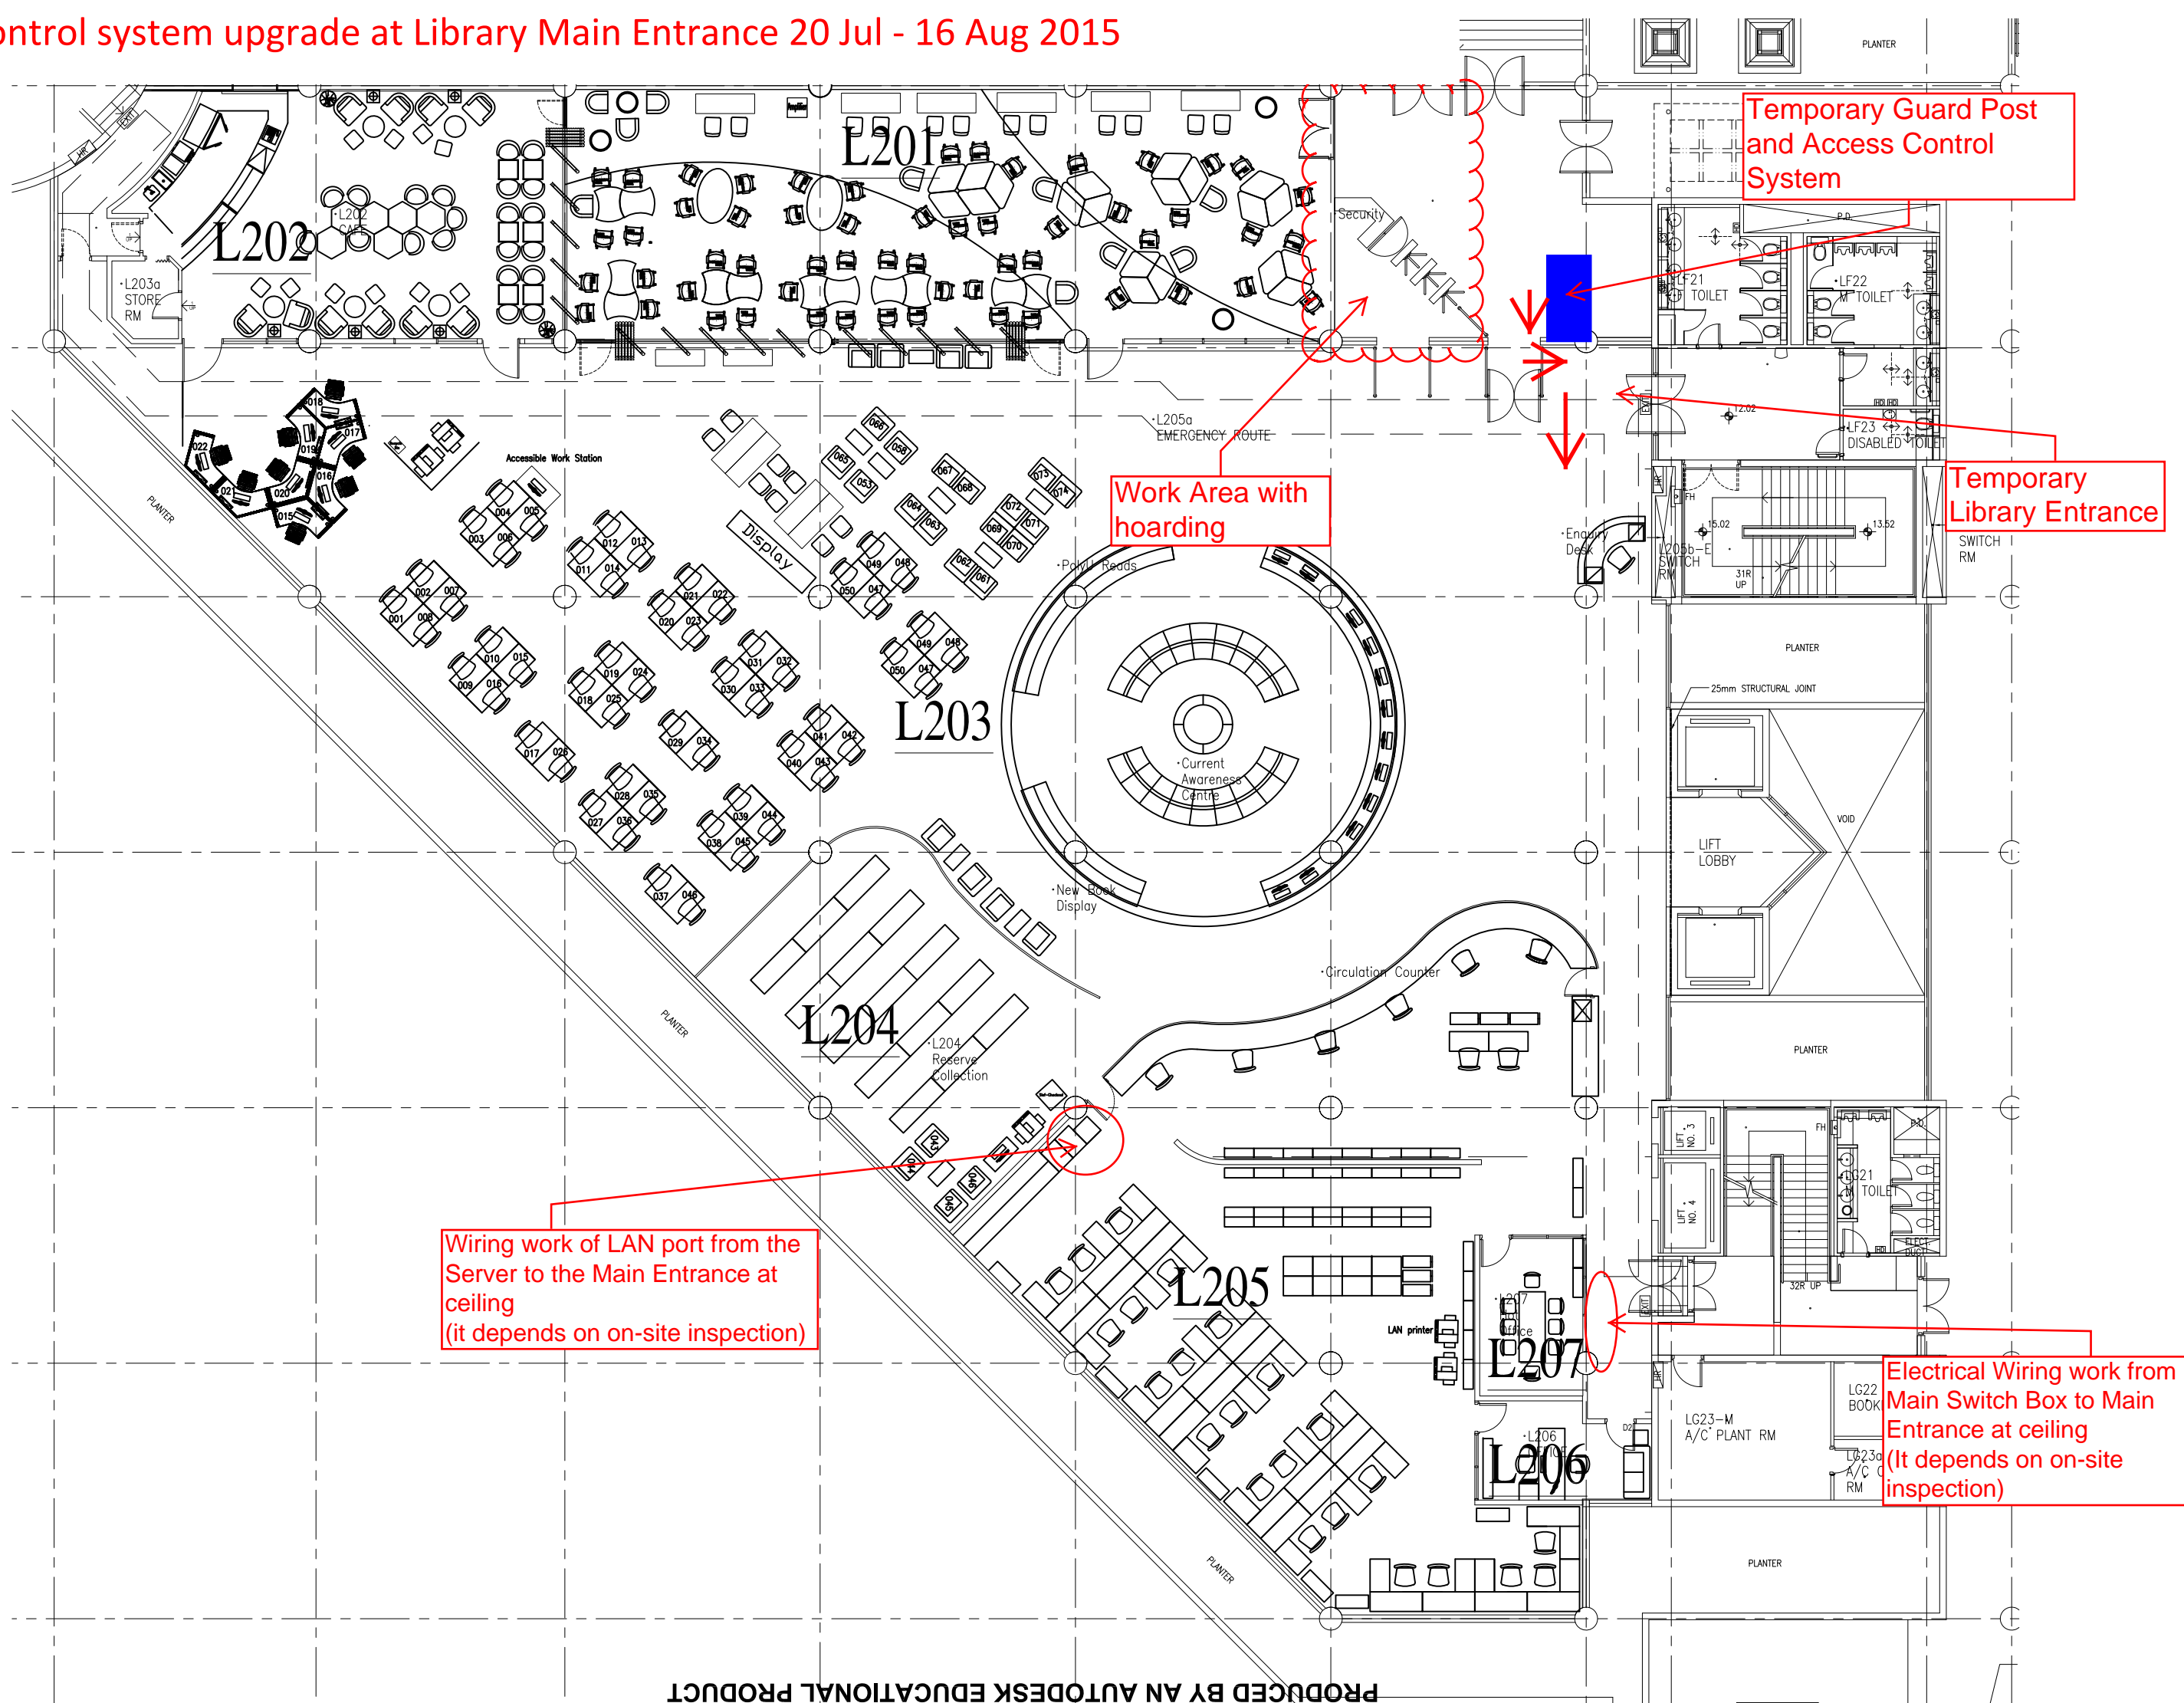

Access control system upgrade at Library Main Entrance 20 Jul - 16 Aug 2015

Temporary Guard Post and Access Control System

Work Area with hoarding

Temporary Library Entrance

Wiring work of LAN port from the Server to the Main Entrance at ceiling (it depends on on-site inspection)

Electrical Wiring work from Main Switch Box to Main Entrance at ceiling (It depends on on-site inspection)