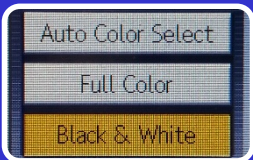

Copier (Ricoh) – Quick Guide

1. Insert your Octopus card

2. Touch [Copier] on the panel

3. Select either colour or B/W copy function

4. Select the paper size, only A4 and A3 available

5. Touch [Start] to continue on the panel

6. Press [Eject] to release your Octopus card

7. Get your copy output underneath

Remarks:

- B/W copy charge: \$0.2 per A4 page/ \$0.4 per A3 page
- Colour copy charge: \$1.5 per A4 page/ \$3 per A3 page
- Copy size scale: A3 to A4 zoom 70%/ A4 to A3 141%