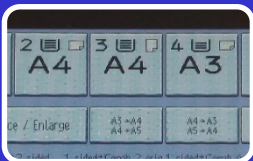

Copier (Ricoh) – Quick Guide

1. Insert your Octopus card

2. Touch [Copier] on the panel

3. Select either colour or B/W copy function

4. Select the paper size, only A4 and A3 available

5. Touch [Start] to continue on the panel

6. Press [Eject] to release your Octopus card

7. Get your copy output underneath

Remarks:

- B/W copy charge: \$0.2 per A4 page/ \$0.4 per A3 page
- Colour copy charge: \$1.5 per A4 page/ \$3 per A3 page
- Copy size scale: A3 to A4 zoom 70%/ A4 to A3 141%