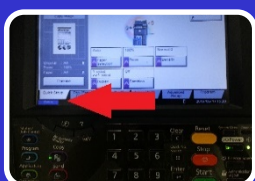

B&W Copier (Kyocera) – Quick Guide

1. Insert your Octopus card

2. Select [Copy] button

3. Select your copy feature at the “Quick Setup” panel as you like

4. Press [Start] to continue

5. Press eject button to release your Octopus card